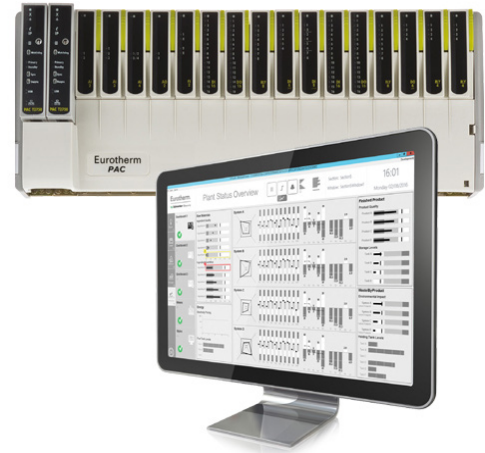

Automation Systems

- Legacy Allen-Bradley and Modicon PLC Upgrades
- Process Automation, SCADA, BMS
- Eurotherm Process Automation Controllers
- HMIs and Data Recorders

Instrumentation and Control

- Single Loop, Multiloop Controls, Digital Recorders
- Thermocouples, RTDs, Thermowells
- Infrared Pyrometers, Line Scanners, and Thermal Imagers
- SCR/SSR Digital Power Controllers
- Temp, Pressure, and Flow Transmitters
- Start-up, Training, and ISO-17025 Field Calibration Services