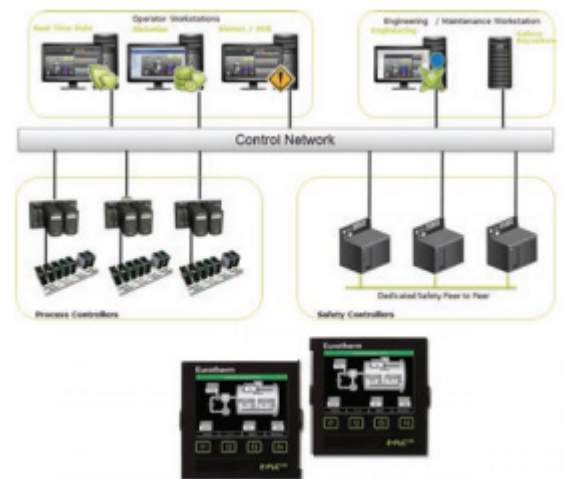

### Automation Systems

- DCS “Migration” Hardware and Software with plug-in I/O cards and no rewiring /no bulldoze
- SCADA, DAS and BMS
- Turbo Machinery Control Systems
- SIL 2 & SIL 3 Safety Systems
- E+PLC-100, E+PLC-400 and E+PLC Configuration Services

### Instrumentation and Control

- Single Loop Controls and E+PLC Process Controls
- Digital Paperless Recorders and T/Cs, RTDs, Thermowells
- Infrared SPOT and RATIO Pyrometers and Line Scanners
- Thermal Process Imagers and SCR/SSR Digital Power Controllers
- Temp, Pressure and Flow Transmitters
- Start-up, Training and ISO-17025 Field Calibration Services