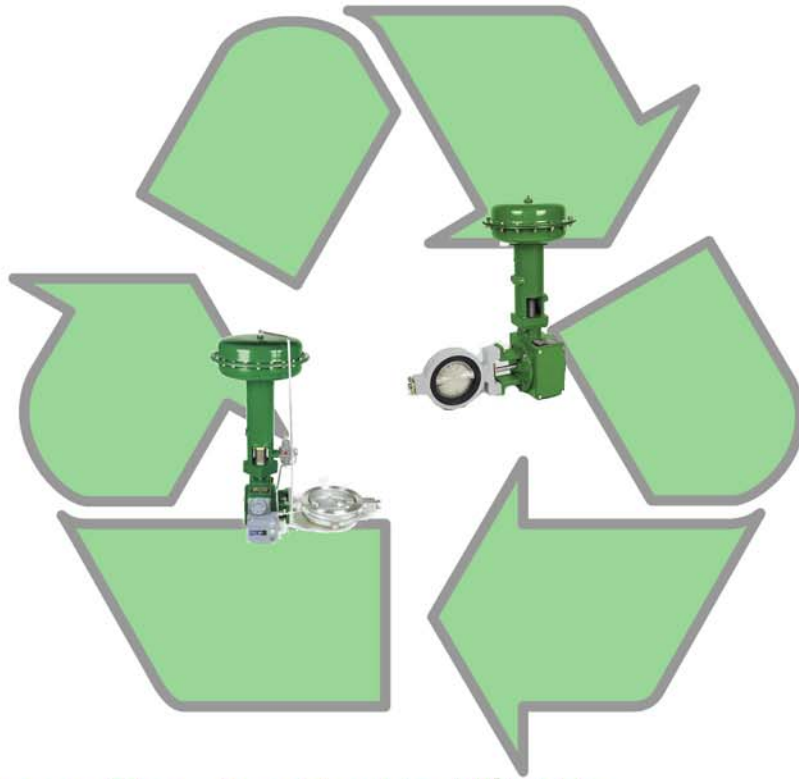

REMANUFACTURED CONTROL VALVES

Recycle These Controls As Well:

Rosemount®

Fisher®

Foxboro®

WEISS INSTRUMENT

300 Mt. Lebanon Blvd
Suite 2202
Pittsburgh, PA 15234

Phone (412) 344-1500
Fax (412) 344-5504
Sales@WeissInstrument.com
www.WeissInstrument.com